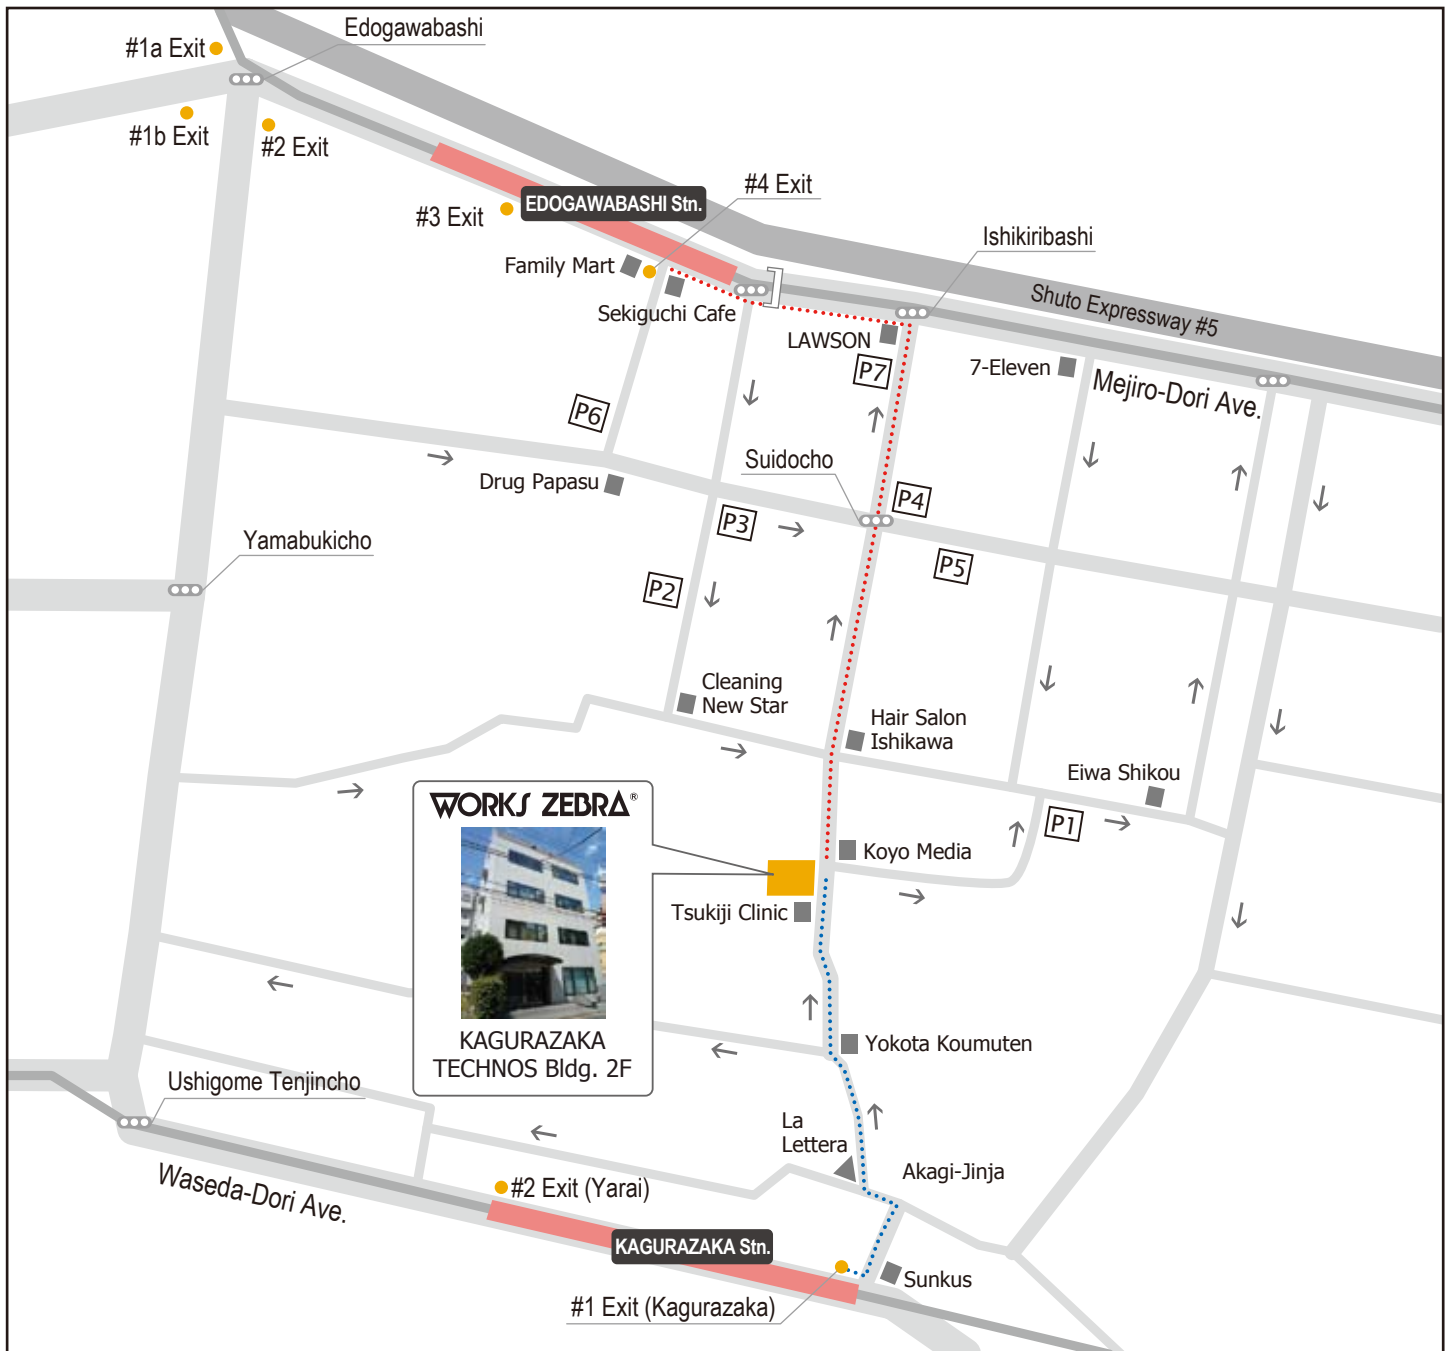

Access Map

Walking Times from Nearby Stations

- KAGURAZAKA Stn. 4 min (Tokyo Metro TOZAI Line)
- EDOGAWABASHI Stn. 6 min (Tokyo Metro YURAKUCHO Line)

WORKS ZEBRA Co., Ltd.

KAGURAZAKA TECHNOS Bldg. 2F
 4 Tsukiji-machi, Shinjuku-ku
 Tokyo 162-0818
 JAPAN