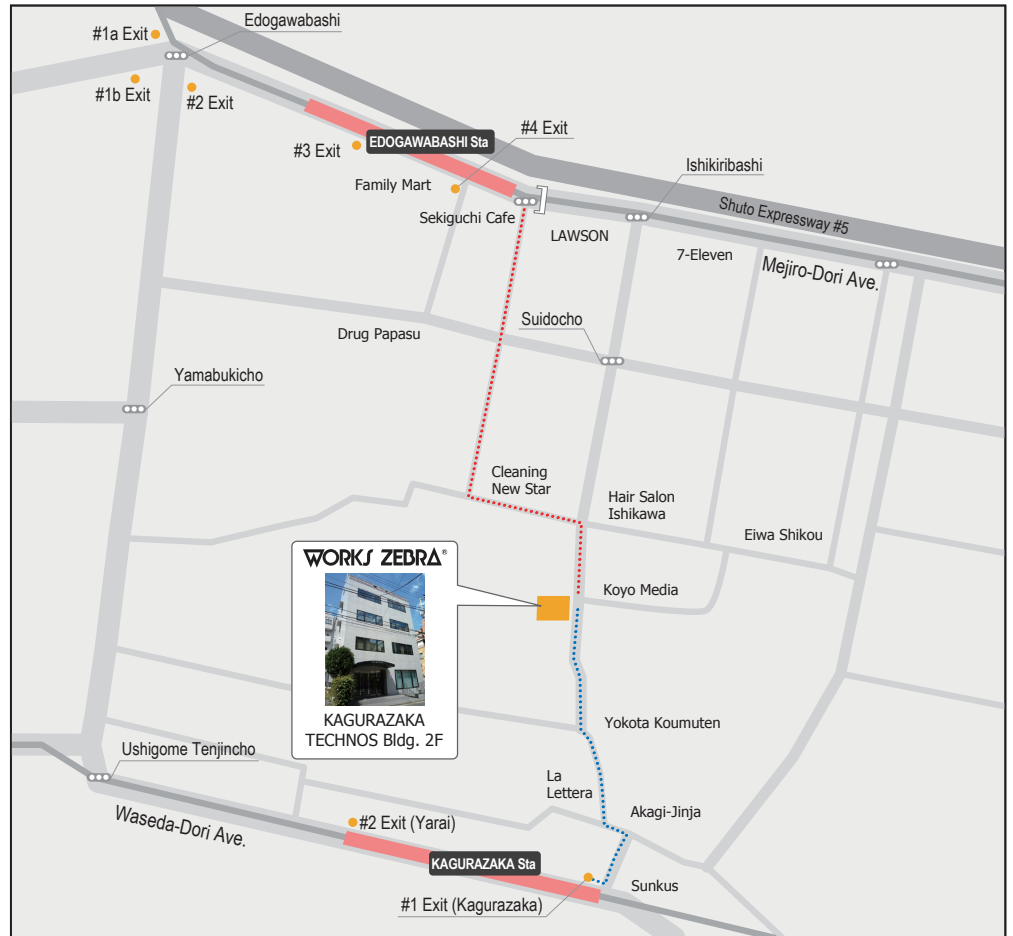

Access Map

Kagurazaka Office

WORKS ZEBRA Co., Ltd.

KAGURAZAKA TECHNOS Bldg. 2F
4 Tsukiji-machi, Shinjuku-ku
Tokyo 162-0818
JAPAN

TEL&FAX : +81 (0)3 5206 1241

Walking Times from Nearby Stations

- KAGURAZAKA Sta 4 min
(Tokyo Metro TOZAI Line)
- EDOGAWABASHI Sta 6 min
(Tokyo Metro YURAKUCHO Line)

Tennouzu Head Office

WORKS ZEBRA Co., Ltd.

2-2-43 Higashi Shinagawa
Shinagawa-ku
Tokyo 142-0002
JAPAN

TEL : +81 (0)3 3740 4031
FAX : +81 (0)3 3740 1934

Walking Times from Nearby Stations

- Tennouz Isle Sta 5 min
(Tokyo Monorail Line)
- Tennouz Isle Sta 5 min
(Rinkai Line)
- Shinagawa Sta 15 min
(JR Line, Keihinkyuko Line)